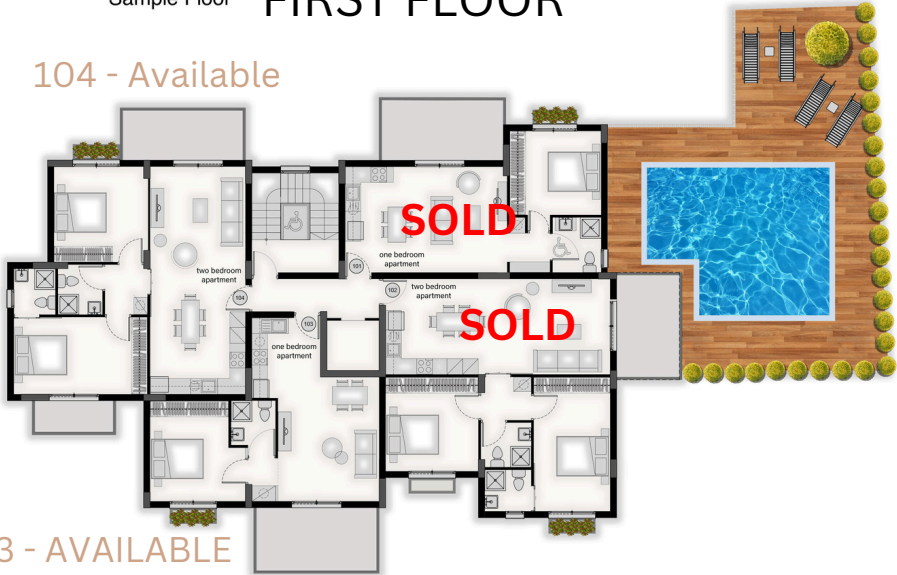

Creating lifestyle experiences for our clientele starts with choosing a strategic location.

EMERALD  
ONE

Level	Apartment	Internal Area	Veranda		Price	Availability
			Uncovered (Terrace)	Covered Verandas		
1st	One Bdr - 101	50	-	11	200,000	SOLD
1st	One Bdr - 103	50	-	11	210,000	YES
1st	Two Bdr - 102	78.5	-	10	250,000	SOLD
1st	Two Bdr - 104	78.5	-	12	320,000	YES
2nd	One Bdr - 201	50	-	11	200,000	SOLD
2nd	One Bdr - 203	50	-	11	200,000	SOLD
2nd	Two Bdr - 202	78.5	-	11	250,000	RESERVED
2nd	Two Bdr - 204	78.5	-	12	300,000	RESERVED
3rd	One Bdr - 301	50	-	11	200,000	RESERVED
3rd	One Bdr - 303	50	-	11	200,000	SOLD
3rd	Two Bdr - 302	78.5	64 (approx.)	11	370,000	YES
3rd	Two Bdr - 304	78.5	56 (approx.)	12	380,000	YES

Sample Floor **FIRST FLOOR**

104 - Available

103 - AVAILABLE

# SECOND FLOOR

SECOND FLOOR